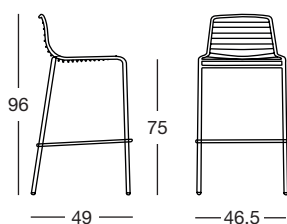

## COLORI COLOURS

Per poltrona e sedia Summer è disponibile il cuscino Art. 1495 10, in tessuto acrilico idrorepellente adatto per esterno. For Summer armchair and chair is available the cushion Art. 1495 10, in water repellent acrylic fabric, for outdoor use.

Summer — poltrona

Art. 2520

Imballo Packing	2 pezzi 2 pieces
Peso unitario Unit weight	Kg 6,300
Misure imballo Packing sizes	58x58x88 cm

**CATAS**

Conforme EN 16139: 2013  
Compliant with EN 16139: 2013

Summer — sedia

Art. 2522

Imballo Packing	2 pezzi 2 pieces
Peso unitario Unit weight	Kg 5,600
Misure imballo Packing sizes	60x53x88 cm

**CATAS**

Conforme EN 16139: 2013  
Compliant with EN 16139: 2013

Summer — sgabello

Art. 2535

Imballo Packing	2 pezzi 2 pieces
Peso unitario Unit weight	Kg 6,100
Misure imballo Packing sizes	56x51x102 cm

**S-CAB**

Made in Italy — s-cab.it

SEDE/HEADQUARTERS  
Via G. Monauni, 12  
25030 Coccaglio (BS) Italy