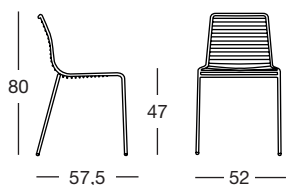

## COLORI COLOURS

Per poltrona e sedia Summer è disponibile il cuscino Art. 1495 10, in tessuto acrilico idrorepellente adatto per esterno. For Summer armchair and chair is available the cushion Art. 1495 10, in water repellent acrylic fabric, for outdoor use.

Summer — poltrona

Art. 2520

Imballo Packing	2 pezzi 2 pieces
Peso unitario Unit weight	Kg 6,300
Misure imballo Packing sizes	58x58x88 cm

**CATAS**

Conforme EN 16139: 2013  
Compliant with EN 16139: 2013

Summer — sedia

Art. 2522

Imballo Packing	2 pezzi 2 pieces
Peso unitario Unit weight	Kg 5,600
Misure imballo Packing sizes	60x53x88 cm

**CATAS**

Conforme EN 16139: 2013  
Compliant with EN 16139: 2013

Summer — sgabello

Art. 2535

Imballo Packing	2 pezzi 2 pieces
Peso unitario Unit weight	Kg 6,100
Misure imballo Packing sizes	56x51x102 cm

**S-CAB**

Made in Italy — s-cab.it

SEDE/HEADQUARTERS  
Via G. Monauni, 12  
25030 Coccaglio (BS) Italy