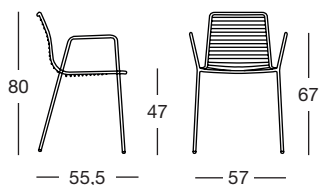

# S-CAB

Sedia, poltrona e sgabello con struttura in acciaio zincato e verniciato con polvere poliestere. Impilabili.

Chair, armchair and barstool with galvanised and polyester powder coated steel frame. Stackable.

Summer — poltrona

Art. 2520

Imballo Packing	2 pezzi 2 pieces
Peso unitario Unit weight	Kg 6,300
Misure imballo Packing sizes	58x58x88 cm

**CATAS**

Conforme EN 16139: 2013  
Compliant with EN 16139: 2013

Summer — sedia

Art. 2522

Imballo Packing	2 pezzi 2 pieces
Peso unitario Unit weight	Kg 5,600
Misure imballo Packing sizes	60x53x88 cm

**CATAS**

Conforme EN 16139: 2013  
Compliant with EN 16139: 2013

Summer — sgabello

Art. 2535

Imballo Packing	2 pezzi 2 pieces
Peso unitario Unit weight	Kg 6,100
Misure imballo Packing sizes	56x51x102 cm

**S-CAB**

Made in Italy — s-cab.it

SEDE/HEADQUARTERS  
Via G. Monauni, 12  
25030 Coccaglio (BS) Italy